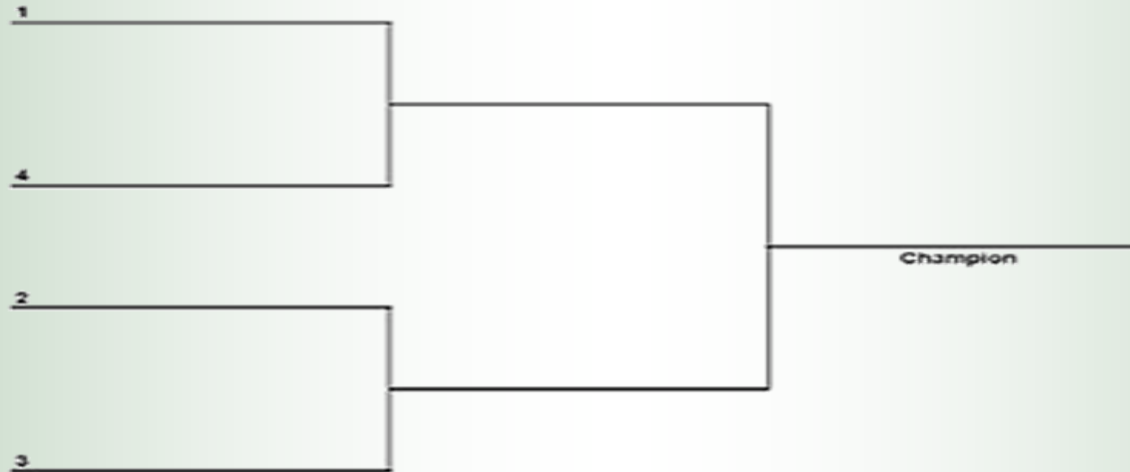

A Division-1st, 2nd, 3rd, 4th

B Division-5th, 6th, 7th, 8th,

C Division- 9th, 10th, 11th, 12th,

Single Elimination Playoff

December 10th - December 17th

Playoff Games will be played at 6:30pm, 7:45pm, 9:00pm

Divisional Ties for playoff seeds will be determined by head to head competition first & if tie is not resolved, ties will be resolved by total runs given up by your team during 2nd half of season. The lesser amount of runs given up on defense resolves tie. If still tied coin flip.